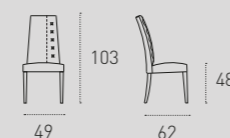

MISURE / Size

L 49 P 62 H 48 / 103 cm

ATENE

SEDIA DA SALA/DINING ROOM CHAIR
COD. SE510

Sedia con struttura in legno verniciato e seduta in morbido Soft-Touch Vintage.

Upholstered chair with painted wooden frame and Vintage Soft-Touch covered seat.