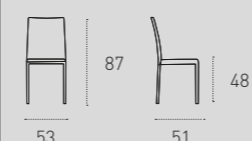

FINITURE SEDUTA / Seat finishes

SOFT TOUCH / Soft-Touch

6C08
Bianco
White

6C21
Grafite
Graphite

6C24
Ghiaccio
Ice

6C66
Corda
Corda

MISURE / Size

L 53 P 51 H 48 / 87 cm