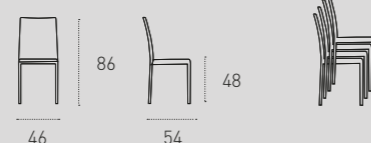

Soft-Touch covered chair.

FINITURE STRUTTURA E SEDUTA / Frame and seat finishing

SOFTTOUCH/ SoftTouch

6C08
Bianco
White

6C24
Ghiaccio
Ice

6C66
Corda
Corda

MISURE / Size

L 46 P 54 H 48 / 86 cm