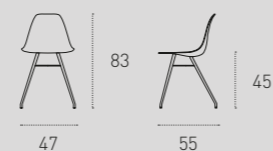

8101
Trasparente
Transparent

MISURE / Size

L 47 P 55 H 45 / 83 cm

MALAGA

SEDIA DA SALA/DINING ROOM CHAIR
COD. SE195

Sedia con struttura in metallo verniciato e seduta in morbido Soft-Touch Vintage.

Upholstered chair with painted metal frame and Vintage Soft-Touch covered seat.