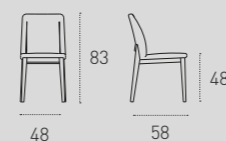

Tavolo_table Levante Cod. TA512.