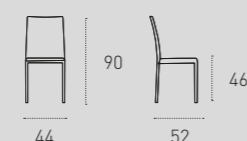

6B08 Bianco White
6B10 Nero Black
6B70 Testa di moro Dark brown
6C66 Corda Corda

MISURE / Size

L 44 P 52 H 46 / 90 cm