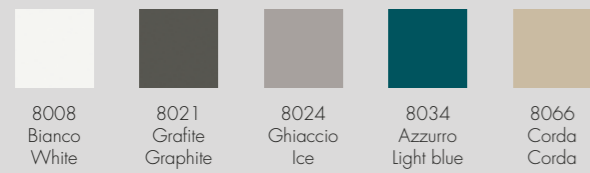

FINITURE STRUTTURA E SEDUTA / Frame and seat finishing

POLIPROPILENE/ Polypropylene