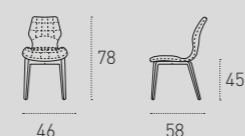

MISURE / Size

L 46 P 58 H 45 / 78 cm

SANTIAGO

POLTRONCINA DA SALA/DINING ROOM ARMCHAIR
COD. PT189

Poltroncina con struttura in metallo verniciato e seduta in morbido Soft-Touch Vintage.

Upholstered armchair with painted metal frame and Vintage Soft-Touch covered seat.