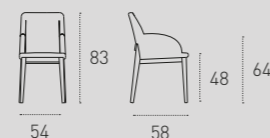

FINITURE STRUTTURA / Frame finishing

FINITURA SEDUTA / Seat finishing

MISURE / Size

LACCATO / Lacquered

SOFTTOUCH VINTAGE / Vintage Soft-Touch

L 54 P 58 H 48 / 64 / 83 cm

1208
Bianco
White

6H08
Bianco vintage
Vintage white

1221
Grafite
Graphite

6H21
Grafite vintage
Vintage graphite

1224
Ghiaccio
Ice

6H24
Ghiaccio vintage
Vintage ice

1266
Corda
Corda

6H29
Tortora vintage
Vintage turtledove

1271
Marrone
Brown

6H71
Tabacco vintage
Vintage tobacco